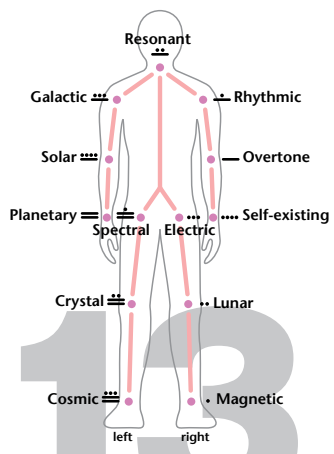

Journey Board