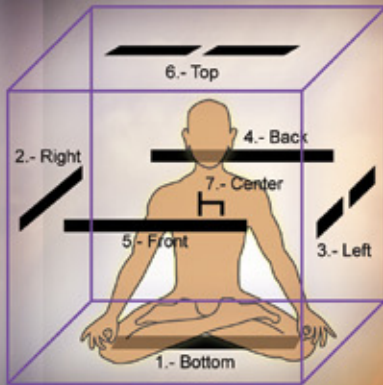

CUBE CONSTRUCTION

The Cube is the essence of cosmic creation—there are two primary types: Primal Cubic Parton and Heptagonon of Mind. The essence of the Cube is found in its structure with three planes projected into two sides each with 8 vertices. The 8 is the number of galactic harmony of integrity. The seven in the center of the six faces is the all-comprehending mirror—each point of the Cube is a point of meditation.