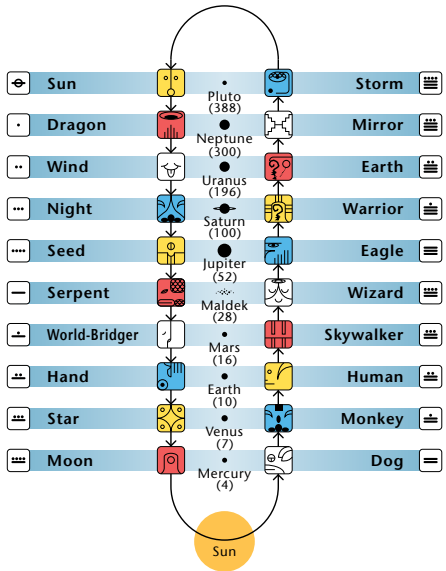

Galactic Karmic Inbreath