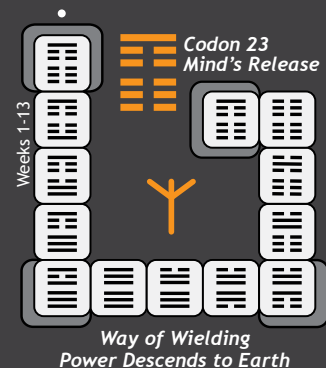

“Picking up the Thread of Bolon Ik’s Eighth Weaving, the Vision of Awesome Blowing Six Turquoise Winds, do I declare: By my Eagle power of Vision and the mystic letter “U” may I create Excalibur as the mind of the Nine Lords of Time!

“May the noosphere release the Bridge of Time that the Cosmic Race of Oma may return at last!”

EXCALIBUR