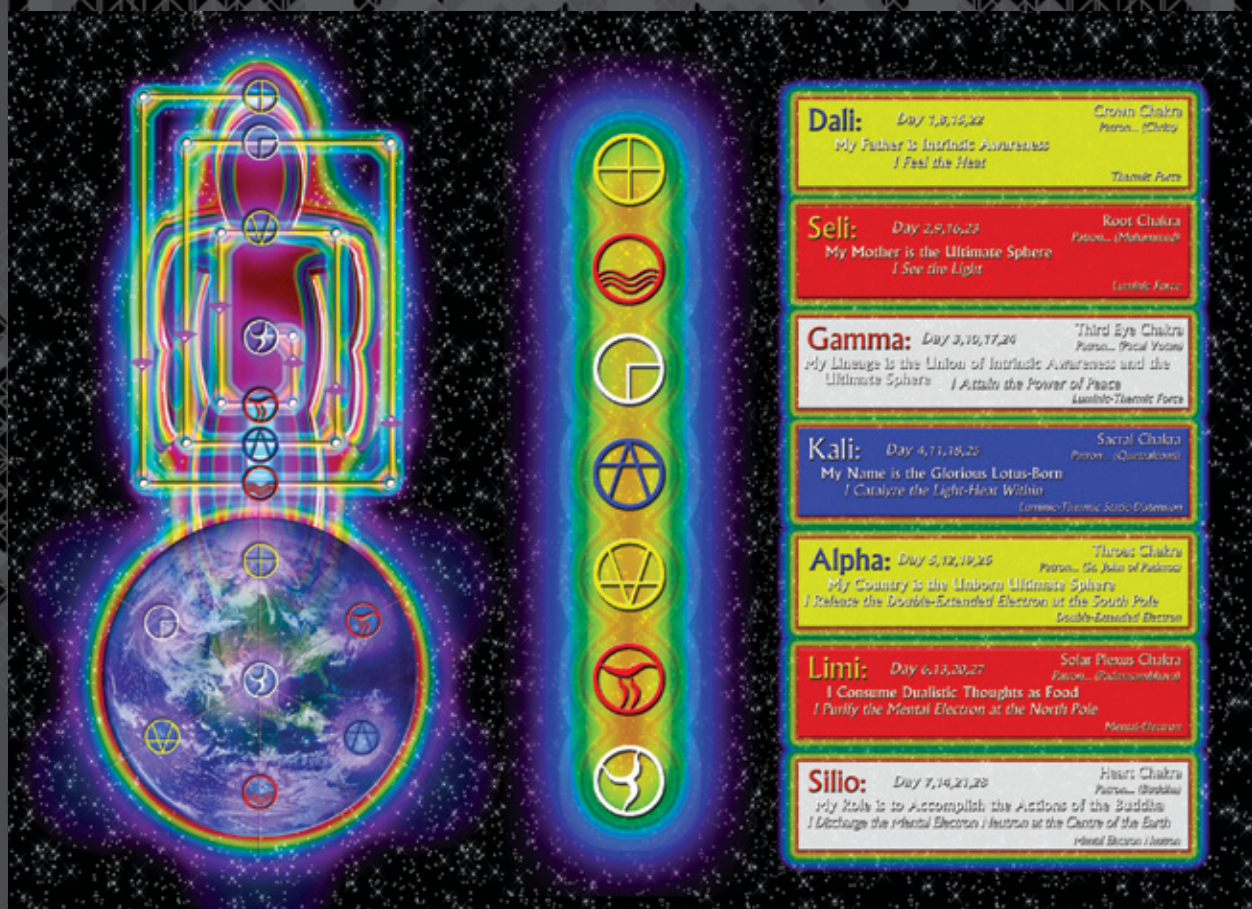

SEVEN RADIAL PLASMAS

"Within the prana, or the vital breath are the different primary plasmas, known as the seven radial plasmas ... Once consciously breathed in, these plasmas may be directed to different chakras, where they provide the energetic psychotelepathic fuel." — *Cosmic History, Vol. 1*

According to Cosmic Science, the seven radial plasmas are the primary electrical charges of creation. They continuously permeate and circulate through all of creation. In our own being they are coordinated through the seven chakras. Through the daily 7:7::7:7 practice, we can activate the plasmas in our chakras with a corresponding affirmation. Read and contemplate p. 80-81 of *Cosmic History Chronicles, Volume I* carefully. Meditate on each of the seven radial plasmas as being a specific telepathic message unit. (It is also helpful if you have a 7:7::7:7 kit as it will give you further insight and practices)

SEVEN LEAVES OF THE CUBE

Each of the Major Arcanum codes one each of the seven leaves of the cube. Each leaf contains the radially unifying synchronic order codes for four of the 28 days of the moon. Each leaf is like a small synchronic order encyclopedia entry providing a major study tool for serious Earth Wizards. The seven leaves and the days they code are as follows:

1. Leaf of the Throne: Days 1, 8, 15, 22 (Dali)
2. Leaf of the Avatar: Days 2, 9, 16, 23 (Seli)
3. Leaf of the Mystery: Days 3, 10, 17, 24 (Gamma)
4. Leaf of the Initiation: Days 4, 11, 18, 25 (Kali)
5. Leaf of the Time Space: Days 5, 12, 19, 26 (Alpha)
6. Leaf of the Transcendence: Days 6, 13, 20, 27 (Limi)
7. Leaf of the Cube: Days 7, 14, 21, 28 (Silio)