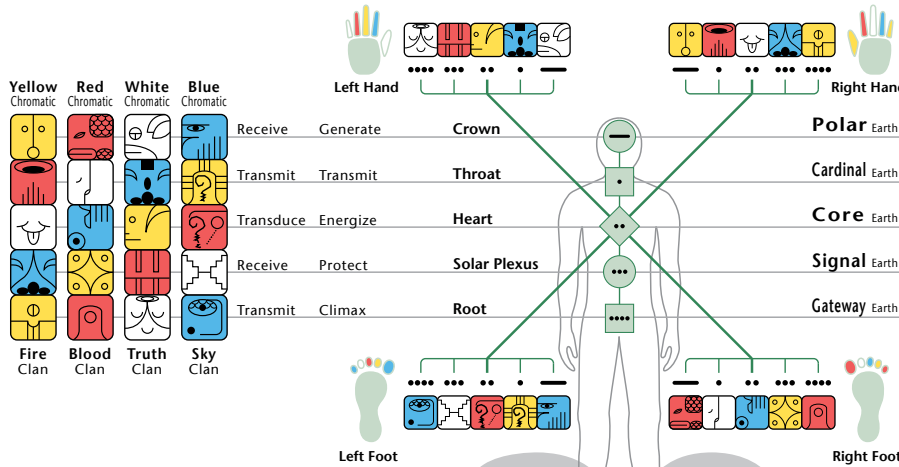

Human Holon