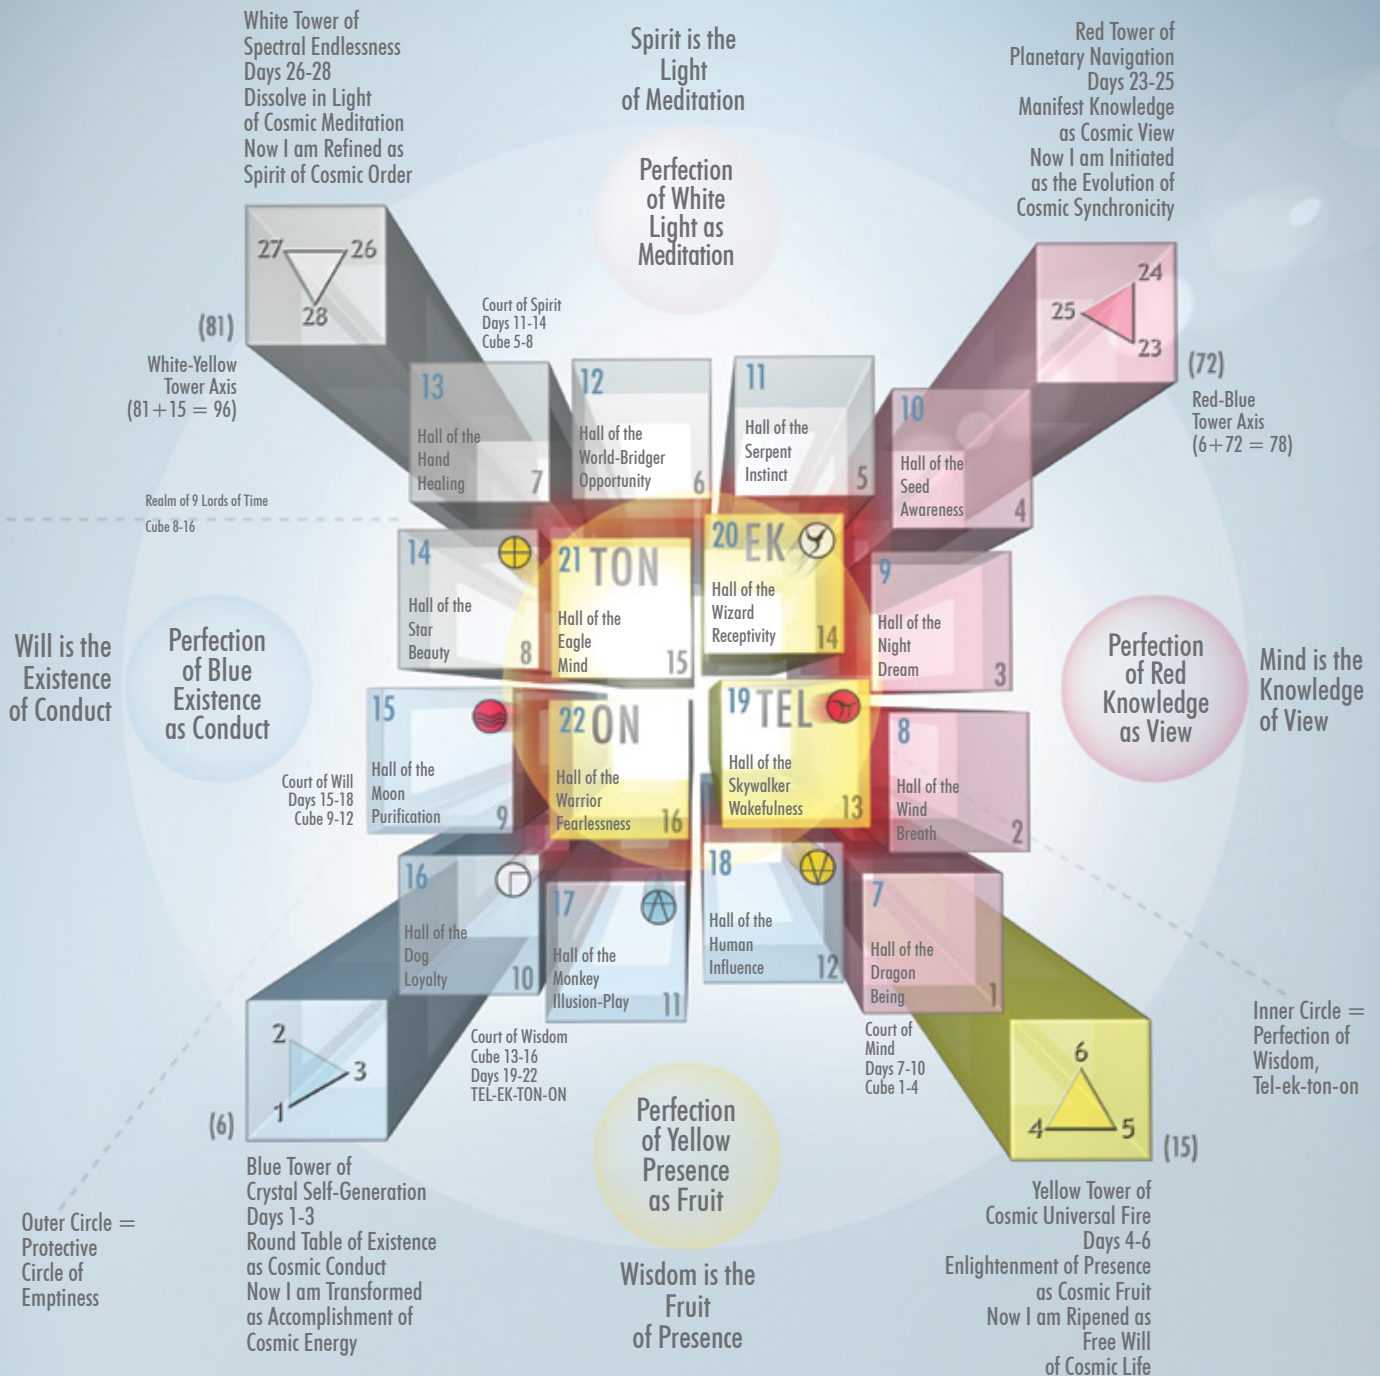

REVELATION

- Telektonon of the Starborn Elders 28-day Template of the Cosmic
- Civilization on Earth: Tollan of the Eternal Redemption

Kleber Marassi - 12 Storm | Frank Da Silva - 12 Eagle
www.klebermarassi.com | www.dnventures.com

TELEKTONON-TOLLAN OF THE STAR BORN ELDERS, PRACTICE INSTRUCTIONS

28-day cycle for the construction of the Cosmic Palace of Mental-Spiritual Enlightenment: Four Matrix Towers and the Cube Temple of four Courts, each Court with four Halls each for the cultivation of the four powers of enlightenment: View, Meditation, Conduct and Wisdom. This method of mental self-cultivation is the basis for the construction of Cosmic Civilization, Tollan of the Starborn Elders on Earth. It should be studied in conjunction with your meditation practice, and as an overlay to the existing practices of the Telektonon, Game of Prophecy, 7:7::7:7, 20 Tablets of the Law of Time, Mystery of the Stone, etc.

Note: there are two Matrix Towers of Earth, Blue Crystal Self-Generation (Kin 259) and Yellow Cosmic Universal Fire (Kin 260) and two Matrix Towers of Heaven, Red Planetary Navigation (Kin 257) and White Spectral Endlessness (Kin 258). These are the four kin of Harmonic 65, Cosmic Matrix. They are the master coordinating Kin. Three days are spent in each tower. The first two coordinate Existence and Presence, preparing you for the Cube Journey. The second two coordinate Knowledge and Light, the fulfillment of spiritual power.