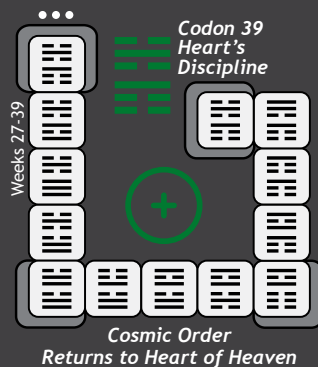

“Picking up the Thread of Bolon Ik’s Eighth Weaving, the Vision of Awesome Blowing Six Turquoise Winds, do I declare: By my Eagle power of Vision and the mystic letter “U” may I create Excalibur as the mind of the Nine Lords of Time!

“May the noosphere release the Bridge of Time that the Cosmic Race of Oma may return at last!”

EXCALIBUR