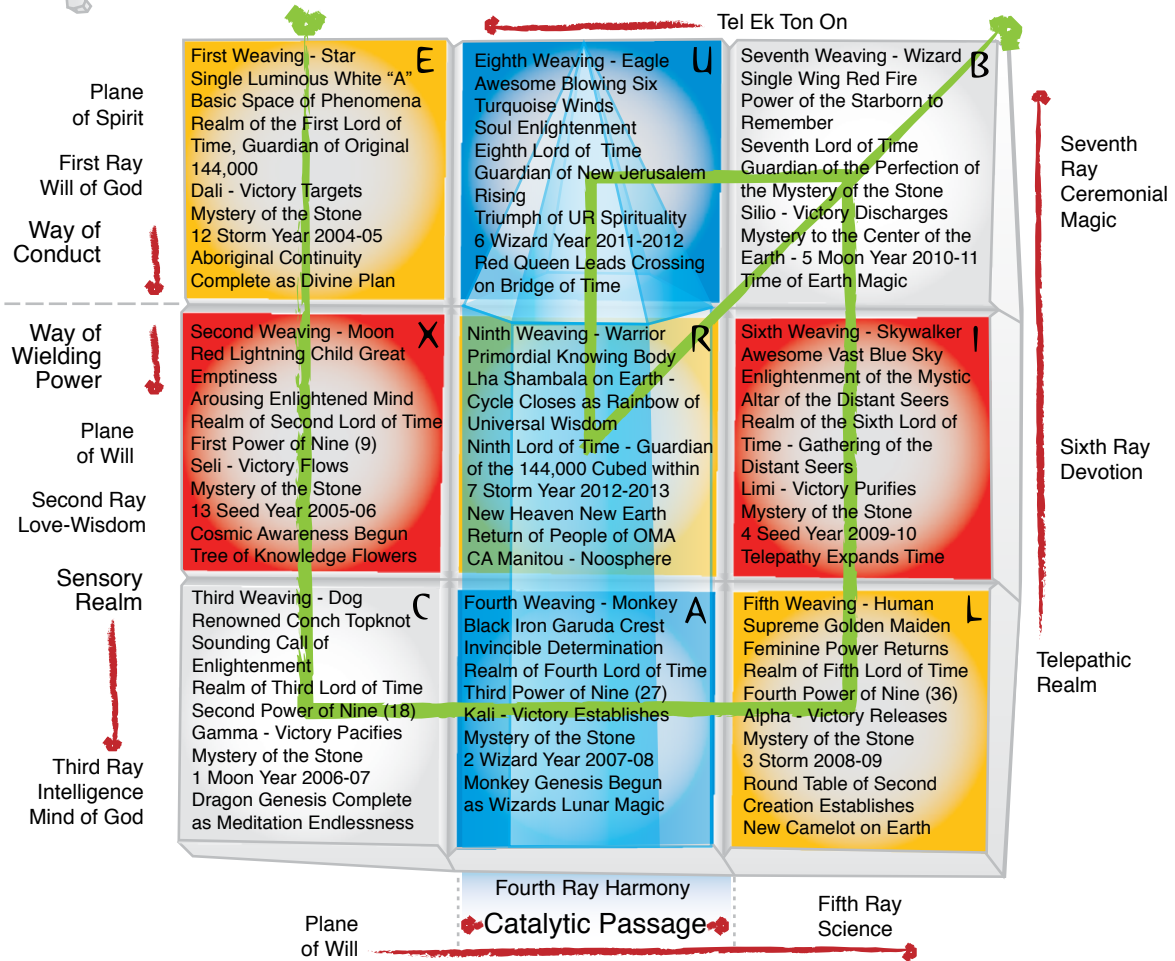

9 Lords of Time

Single Luminous White "A" 2004-05	Awesome Blowing Six Turquoise Winds 2011-12	Single Wing Red Fire 2010-11
Red Lightning Child Great Emptiness 2005-06	Primordial Knowing Body Lha 2012-13	Awesome Vast Blue Sky 2009-10
Renowned Conch Topknot 2006-07	Black Iron Garuda Crest 2007-08	Supreme Golden Maiden 2008-09

EXCALIBUR! Realm of the Bolontiku
The Nine Weavings of Bolon Ik - White Solar Wind, Spirit Breath of Kinich Ahau

EXCALIBUR! - Mystery of the Stone - Seven Rings of Middle Time - Cube of the Law - incorporating the Terma and Prophecy of the Red Queen, Redemption of the Telektonon Seven Years of Prophecy, Fulfillment of the 2012 Prophecy, Return of the people of OMA. Follow the Mystic Letters, and you will find your way home - Excalibur! The weavings are a template of collective enlightenment based on the polishing of the individual soul.

Commentary on the 144,000:

The 144,000 are evoked in the first and ninth of the Nine Weavings of the Bolontiku, Cube positions 8 (first weaving) and 16 (ninth weaving)... This makes the 144,000 thrice evoked, for the first time occurs in the Telektonon prophecy when you enter the Cube of the Law on the day 7, Zone of the Dragon, of every Moon. This means that after enduring the final cycle of baktuns, your acceptance at being one of the 144,000 in the Cube 7 is now redeemed. You are safe in the realm of the First Bolontiku, Single Luminous White "A", Zone of the Star. By the time of the ninth, Cube 16, Zone of the Warrior, you will be one of the "144,000 Cubed within," signifying the Universal Enlightenment of the Earth, the Noosphere made Conscious. Read the Oath and Affirmation for each Weaving.