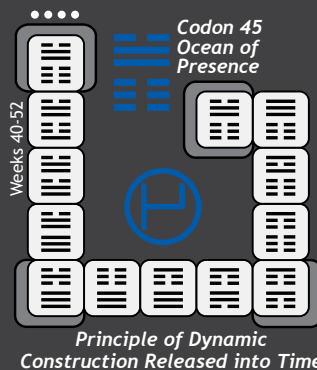

SOLAR RING OF THE YELLOW SELF-EXISTING SEED

What form will my service take? – Do not forget the origin nor neglect the completion.

16-YEAR TELEKTONON CUBE OF THE LAW

Cube 13, Skywalker Prophecy

Realm of the Sixth Lord of Time: Guardian of "TEL", power of the distant seers.

Explore the time tunnels of Camelot.

Internalizing intelligence fulfills prophecy of instinctual consciousness.

Way of Wielding Power becomes Self-existing Navigation

Monkey Genesis, Blue Western Castle: Court of Magic, Earth Wavespell 13, "Navigation," the Mystic Altar identified, Camelot sequence one.

13-MOON PLANETARY SERVICE WAVESPELL
4 quarters/4 master codons;
13 weeks/13 codon sequences

I define in order to target
Measuring awareness
I seal the input of flowering
With the self-existing tone of form
I am guided by the power of universal fire

Oracle of the Transcendence

Book of the Blue Self-existing Storm, 6th Lost Generation

Sixth Lord of the Ring AWESOME VAST BLUE SKY Enlightenment of the Mystic Altar of the Distant Seers

Awakening the Evolutionary Cycle of the Planetary Human in Devotion to the Supreme All-Transcendent One

Sixth Ray: Devotion

"Picking up the Thread of Bolon Ik's Sixth Weaving, the Vision of Awesome Vast Blue Sky, do I declare: By my Skywalker Prophecy power of Space and the Mystic Letter "I" may I arouse Excalibur as the Wakefulness of the Nine Lords of Time!

"May the exploration of unborn awareness prevail supreme among the knowers of the Mystery of the Stone!"

EXCALIBUR