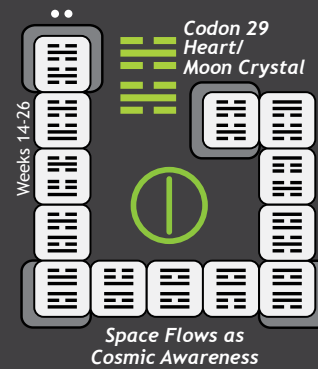

SOLAR RING OF THE YELLOW SELF-EXISTING SEED

What form will my service take? – Do not forget the origin nor neglect the completion.

16-YEAR TELEKTONON CUBE OF THE LAW

Cube 13, Skywalker Prophecy

Realm of the Sixth Lord of Time: Guardian of "TEL", power of the distant seers.

Explore the time tunnels of Camelot.

Internalizing intelligence fulfills prophecy of instinctual consciousness.

Way of Wielding Power becomes Self-existing Navigation

Monkey Genesis, Blue Western Castle: Court of Magic, Earth Wavespell 13, "Navigation," the Mystic Altar identified, Camelot sequence one.

13-MOON PLANETARY SERVICE WAVESPELL
4 quarters/4 master codons;
13 weeks/13 codon sequences

I define in order to target
Measuring awareness
I seal the input of flowering
With the self-existing tone of form
I am guided by the power of universal fire

Oracle of the Transcendence

Book of the Blue Self-existing Storm, 6th Lost Generation

Sixth Lord of the Ring AWESOME VAST BLUE SKY Enlightenment of the Mystic Altar of the Distant Seers

Awakening the Evolutionary Cycle of the Planetary Human in Devotion to the Supreme All-Transcendent One

Sixth Ray: Devotion

"Picking up the Thread of Bolon Ik's Sixth Weaving, the Vision of Awesome Vast Blue Sky, do I declare: By my Skywalker Prophecy power of Space and the Mystic Letter "I" may I arouse Excalibur as the Wakefulness of the Nine Lords of Time!

"May the exploration of unborn awareness prevail supreme among the knowers of the Mystery of the Stone!"

EXCALIBUR