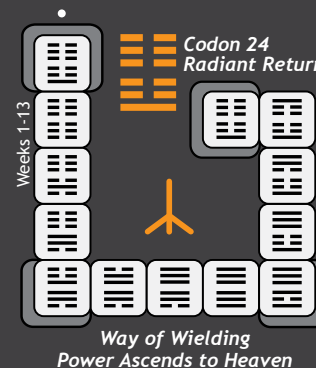

"Picking up the Thread of Bolon Ik's Ninth Weaving, the Vision of Primordial Knowing Body Lha, do I declare: By my Warrior power of Intelligence and the Mystic letter "R" may the rainbow bridge of prophecy be realized as Excalibur, the Fearlessness of the Nine Lords of Time!

"May the 144,000 take command that UR may prevail as Heaven on Earth!"

EXCALIBUR