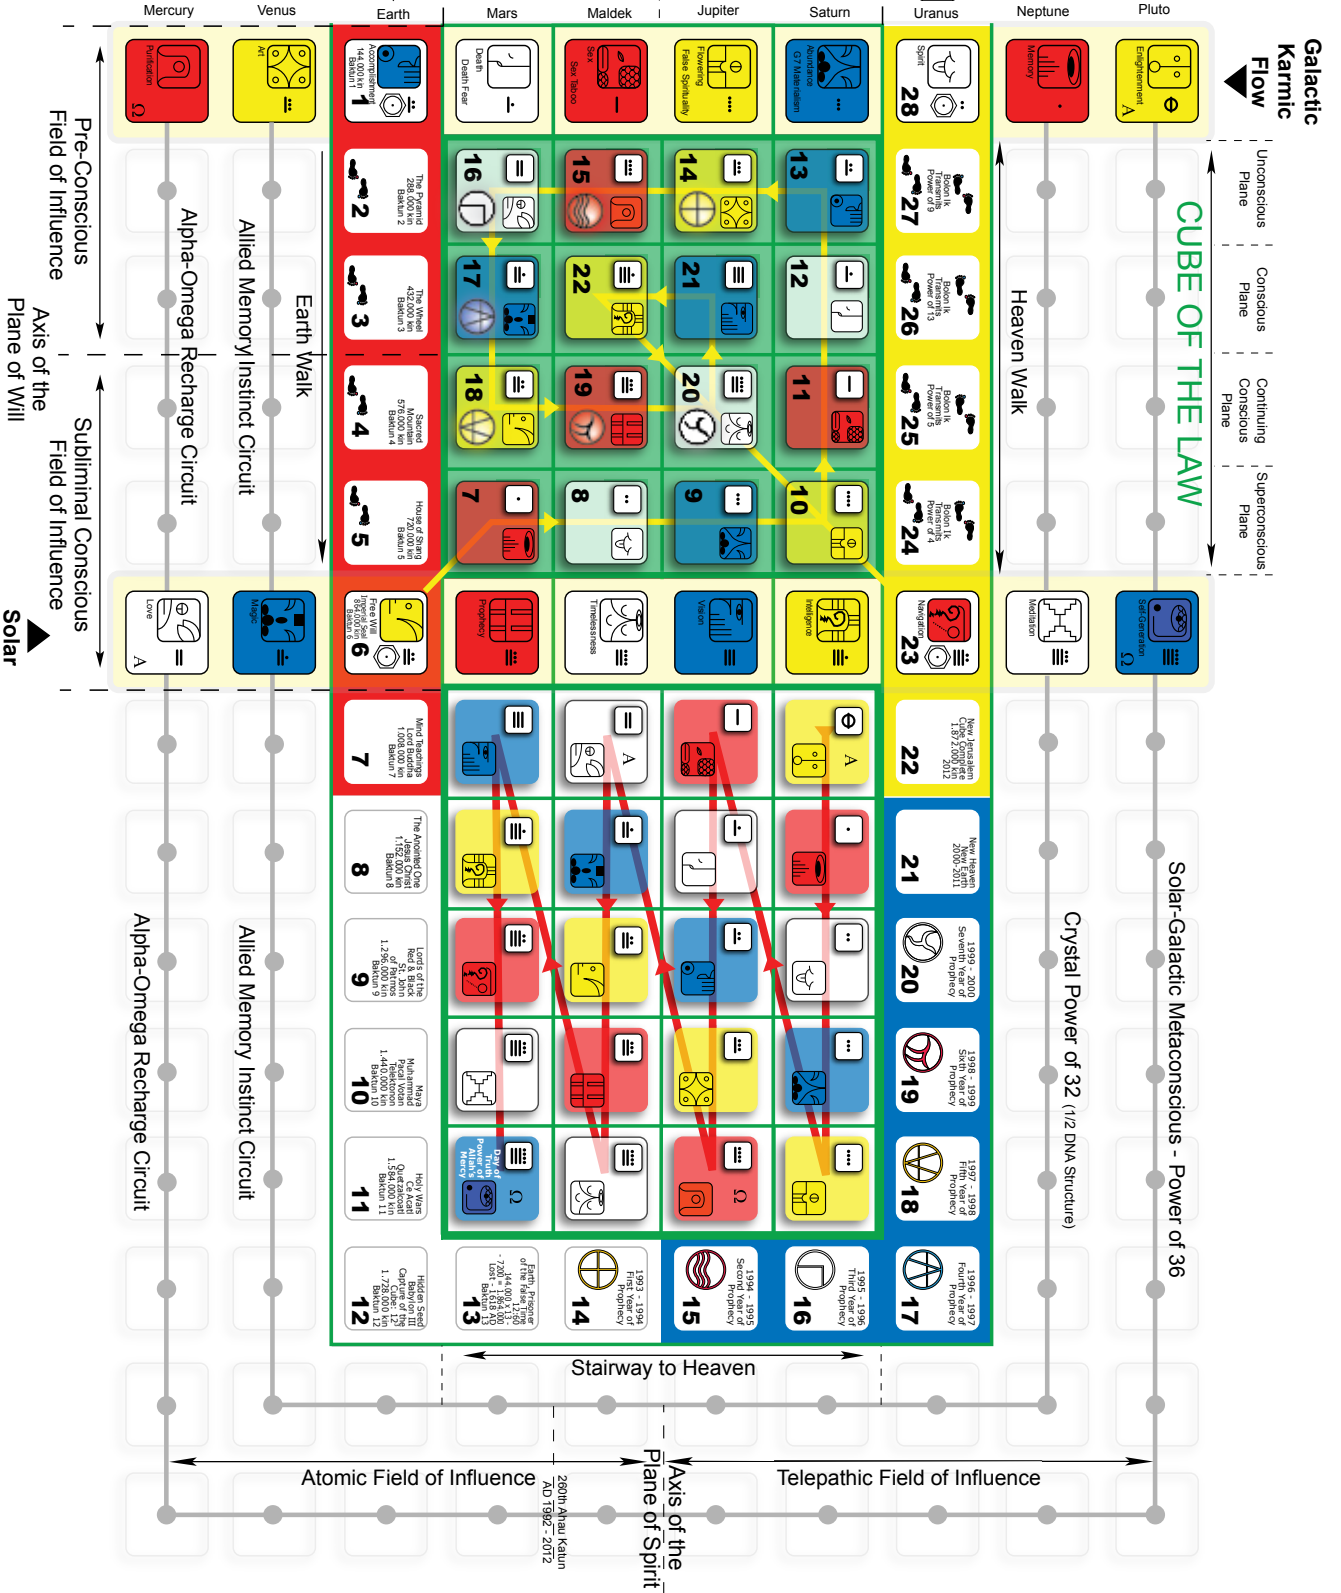

Abused Powers | Abusive Powers