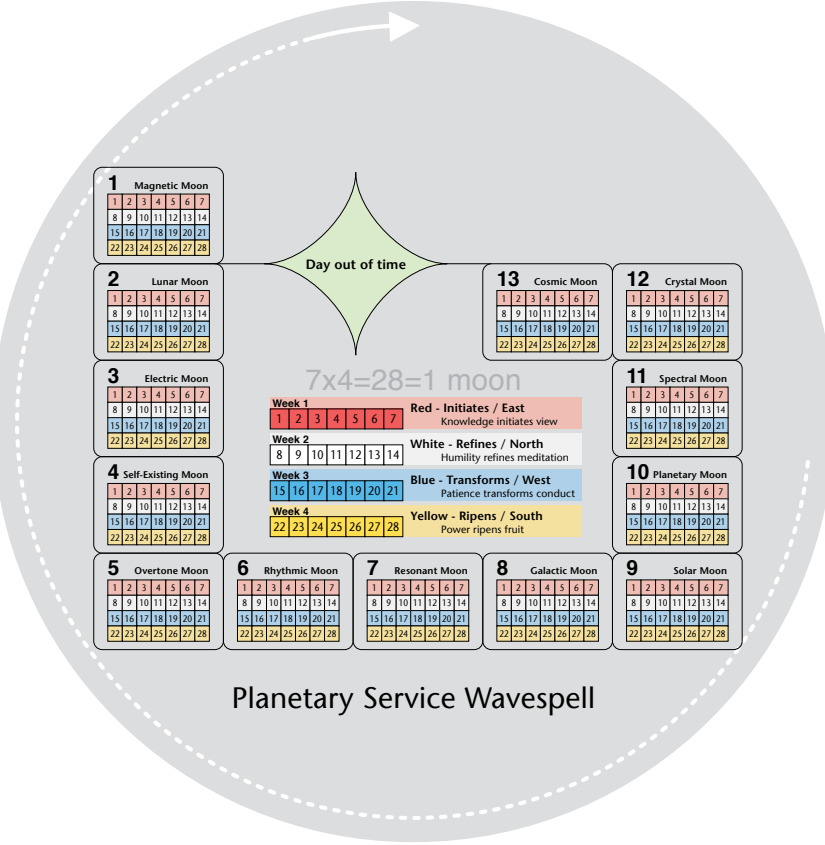

Planetary Service Wavspell

13 Galactic Tone

20 Solar Seal

Galactic Tone	Essence	Power	Action
• Magnetic	Purpose	Unify	Attract
•• Lunar	Challenge	Polarize	Stabilize
••• Electric	Service	Activate	Bond
•••• Self-Existing	Form	Define	Measure
— Overtone	Radiance	Empower	Command
⌋ Rhythmic	Equality	Organize	Balance
⌋⌋ Resonant	Attunement	Channel	Inspire
⌋⌋⌋ Galactic	Integrity	Harmonize	Model
⌋⌋⌋⌋ Solar	Intention	Pulse	Realize
⌋⌋⌋⌋⌋ Planetary	Manifestation	Perfect	Produce
⌋⌋⌋⌋⌋⌋ Spectral	Liberation	Dissolve	Release
⌋⌋⌋⌋⌋⌋⌋ Crystal	Cooperation	Dedicate	Universalize
⌋⌋⌋⌋⌋⌋⌋⌋ Cosmic	Presence	Endure	Transcend

Solar Seal	Power	Action	Essence	Time Cell
1 Red Dragon	Birth	Nurtures	Being	Input
2 White Wind	Spirit	Communicates	Breath	
3 Blue Night	Abundance	Dreams	Intuition	
4 Yellow Seed	Flowering	Targets	Awareness	
5 Red Serpent	Life Force	Survives	Instinct	Store
6 White World-Bridger	Death	Equalizes	Opportunity	
7 Blue Hand	Accomplishment	Knows	Healing	
8 Yellow Star	Elegance	Beautifies	Art	Process
9 Red Moon	Universal Water	Purifies	Flow	
10 White Dog	Heart	Loves	Loyalty	
11 Blue Monkey	Magic	Plays	Illusion	
12 Yellow Human	Free Will	Influences	Wisdom	Output
13 Red Skywalker	Space	Explores	Wakefulness	
14 White Wizard	Timelessness	Enchants	Receptivity	
15 Blue Eagle	Vision	Creates	Mind	
16 Yellow Warrior	Intelligence	Questions	Fearlessness	Matrix
17 Red Earth	Navigation	Evolves	Synchronicity	
18 White Mirror	Endlessness	Reflects	Order	
19 Blue Storm	Self-Generation	Catalyzes	Energy	
20 Yellow Sun	Universal Fire	Enlightens	Life