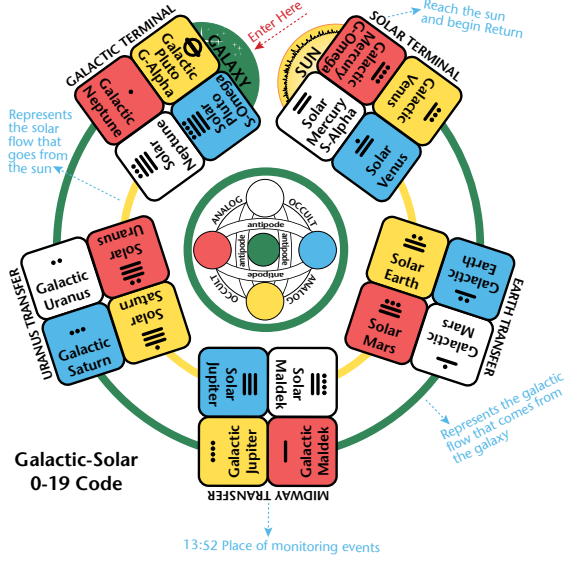

Journey Board