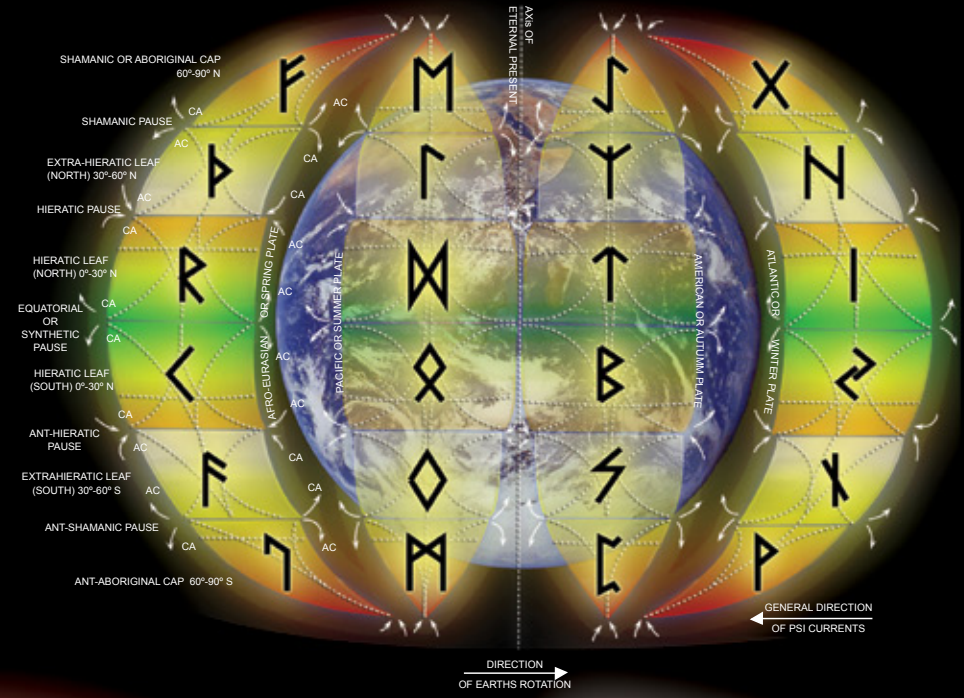

360° 0° Afro-Eurasian	270° Pacific	180° American	90° Atlantic	0° AC
90° DALI Leaf of Throne	1 Fehu Fehu is Flaming Abundance that initiates the Throne	8 Ehwaz Ehwaz is the Union of Horse and Rider that refines the Throne	15 Eihwaz Eihwaz is the Cosmic Tree that transforms the Throne	22 Gebo Gebo is the Gift that ripens the Throne	
60° GAMMA Leaf of Mystery	3 Thurisaz Thurisaz is the Sacred Struggle that initiates the Mystery	10 Laguz Laguz is the Water Forming that refines the Mystery	17 Elhaz Elhaz is the Act of Making Sacred that transforms the Mystery	24 Hagalaz Hagalaz is the Crystal that ripens the Mystery	
30° ALPHA Leaf of Time Space	5 Raidho Raidho is the Solar Ring that initiates the Time Space	12 Daggaz Daggaz is the Daybreak Meditation that refines the Time Space	19 Tiwaz Tiwaz is the Power Making Sceptre that transforms the Time Space	26 Ise Ise is the Concentrated Will that ripens the Time Space	
0° SILIO - Leaf of Cube	7 Kennaz Kennaz is the Light-searing Torch that initiates the Transcendence	14 Othala Othala is the Mother Realm that refines the Transcendence	21 Berkano Berkano is Fruitfulness that transforms the Transcendence	28 Jera Jera is the Law of Alternation that ripens the Transcendence	
30° LIMI Leaf of Transcendence	6 Kennaz Kennaz is the Light-searing Torch that initiates the Transcendence	13 Othala Othala is the Mother Realm that refines the Transcendence	20 Berkano Berkano is Fruitfulness that transforms the Transcendence	27 Jera Jera is the Law of Alternation that ripens the Transcendence	
60° KALI Leaf of Initiation	4 Ansuw Ansuw is the Breath of Votan that initiates the Initiation	11 Ingwaz Ingwaz is the Seed Enclosed that refines the Initiation	18 Sowilo Sowilo is the Solar Ray that transforms the Initiation	25 Nauthiz Nauthiz is the Testing that ripens the Initiation	
90° SELI Leaf of Avatar	2 Uruz Uruz is the Power of Shaping that initiates the Avatar	9 Mannaz Mannaz is the Whole Human that refines the Avatar	16 Perthro Perthro is the Well of Memory that transforms the Avatar	23 Wunjo Wunjo is Joy that ripens the Avatar	
Week	View	Meditation	Conduct	Fruit	CA 360°

Week 1 - Initiate

- ☞ Day 1: FEHU is Flaming Abundance that initiates the Throne.
- ☞ Day 2: URUZ is the Power of Shaping that initiates the Avatar.
- ☞ Day 3: THURISAZ is the Sacred Struggle that initiates the Mystery.
- ☞ Day 4: ANSUZ is the Breath of Votan that initiates the Initiation.
- ☞ Day 5: RAIDHO is the Solar Ring that initiates the Time Space.
- ☞ Day 6: KENNAZ is the Light-searing torch that initiates the Transcendence.
- Day 7: Cube Power of 7 - cubes the Afro-Eurasian Plate by the power of Fehu-Kennaz.

Week 2 - Refine

- ☞ Day 8: EHWAZ is the Union of Horse and Rider that refines the Throne.
- ☞ Day 9: MANNAZ is the the Whole Human that refines the Avatar.
- ☞ Day 10: LAGUZ is the Water Forming that refines the Mystery.
- ☞ Day 11: INGVAZ is the Seed Enclosed that refines the Initiation.
- ☞ Day 12: DAGGAZ is the Daybreak Meditation that refines the Time Space.
- ☞ Day 13: OTHALA is the Mother Realm that refines the Transcendence.
- Day 14: Cube Power of 14 - cubes the Pacific Plate by the Power of Ehwaz-Othala.

Week 3 - Transform

- ☞ Day 15: EIHWAZ is the Cosmic Tree that transforms the Throne.
- ☞ Day 16: PERTHRO is the Well of Memory that transforms the Avatar.
- ☞ Day 17: ELHAZ is the Act of Making Sacred that transforms the Mystery.
- ☞ Day 18: SOWILO is the Solar Ray that transforms the Initiation.
- ☞ Day 19: TIWAZ is the Power Making Sceptre that transforms the Time Space.
- ☞ Day 20: BERKANO is Fruitfulness that transforms the Transcendence.
- Day 21: Cube Power of 21 - cubes the American Plate by the Power of Eihwaz-Berkano.

Week 4 - Ripen

- ☞ Day 22: GEBO is the Gift that ripens the Throne.
- ☞ Day 23: WUNJO is Joy that ripens the Avatar.
- ☞ Day 24: HAGALAZ is the Crystal that ripens the Mystery.
- ☞ Day 25: NAUTHIZ is the Testing that ripens the Initiation.
- ☞ Day 26: ISE is the Concentrated Will that ripens the Time Space.
- ☞ Day 27: JERA is the Law of Alternation that ripens the Transcendence.
- Day 28: Cube Power of 28 - cubes the Atlantic Plate by the Power of Gebo-Jera.