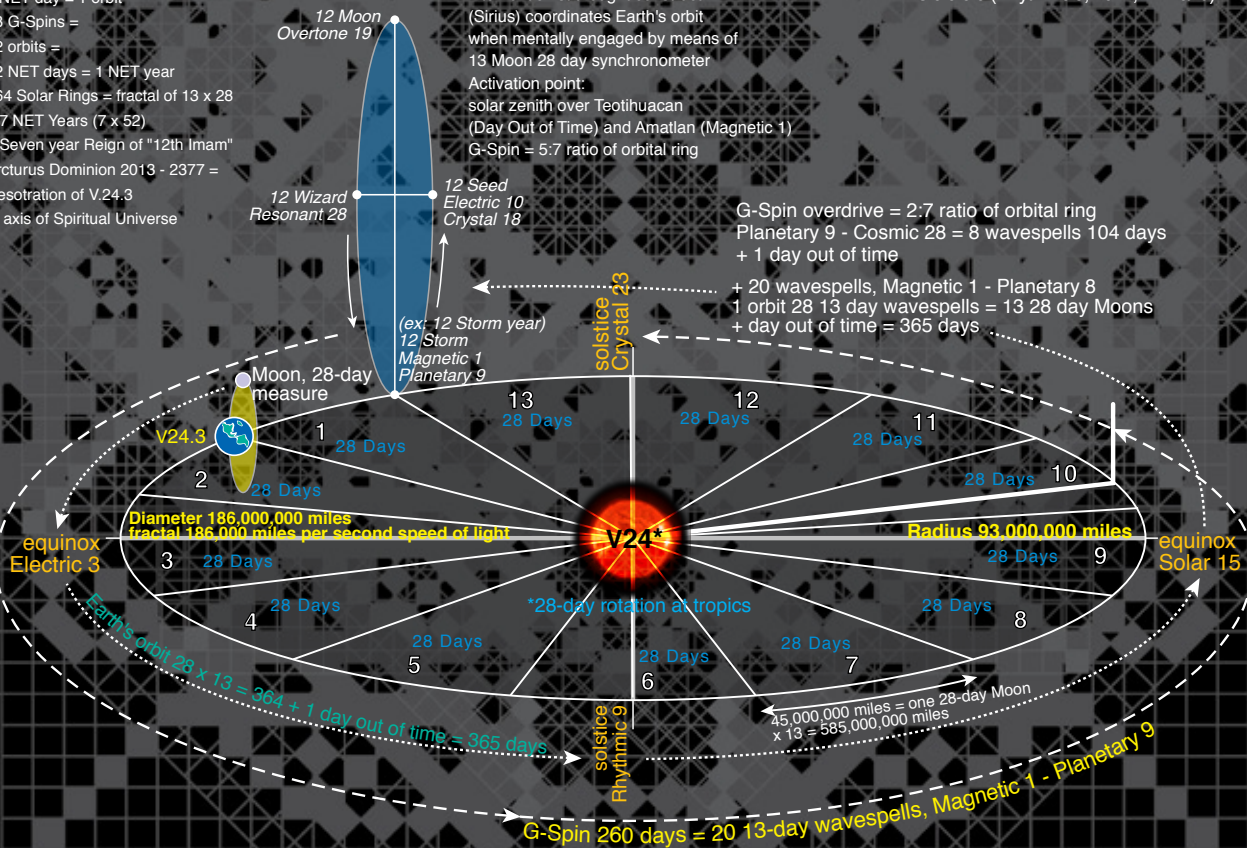

G-Spin overdrive = 2:7 ratio of orbital ring
Planetary 9 - Cosmic 28 = 8 wavespells 104 days
+ 1 day out of time
+ 20 wavespells, Magnetic 1 - Planetary 8
1 orbit 28 13 day wavespells = 13 28 day Moons
+ day out of time = 365 days