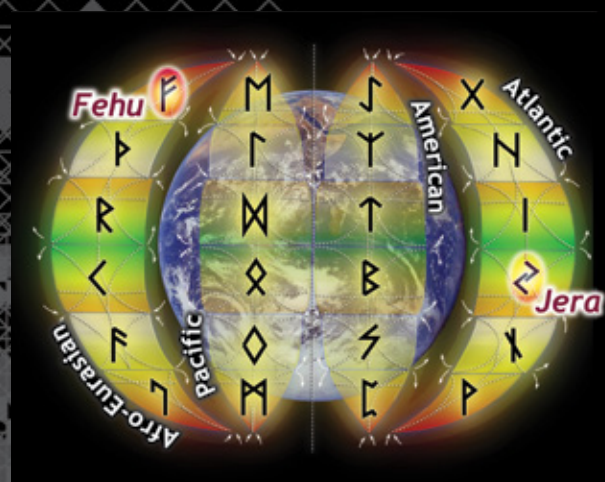

From this center point, visualize infinite amounts of light plasmic energy that are scintillating and shooting above and below the polar axis. These streams of luminous plasmic energy are then coordinated and emanated from the heart center going out the North and South poles until they reach the surface of the Earth and connect with the aurora borealis in the North and the aurora australis in the South connected by a red and blue intertwined double helix. This creates the Circumpolar Rainbow Bridge, which has two parts: the day alternator (which faces the sun) and the night alternator (which faces the galaxy or the galactic center) so the streams of cosmic energy coming up from the North and South pole reach the inner magnetic field, creating the two parts of the rainbow bridge, with the Earth inside of them like a giant gyroscope. Hold this visualization and say to yourself: "Now I embody the power of magnetic accomplishment sealed by the power of lunar elegance."