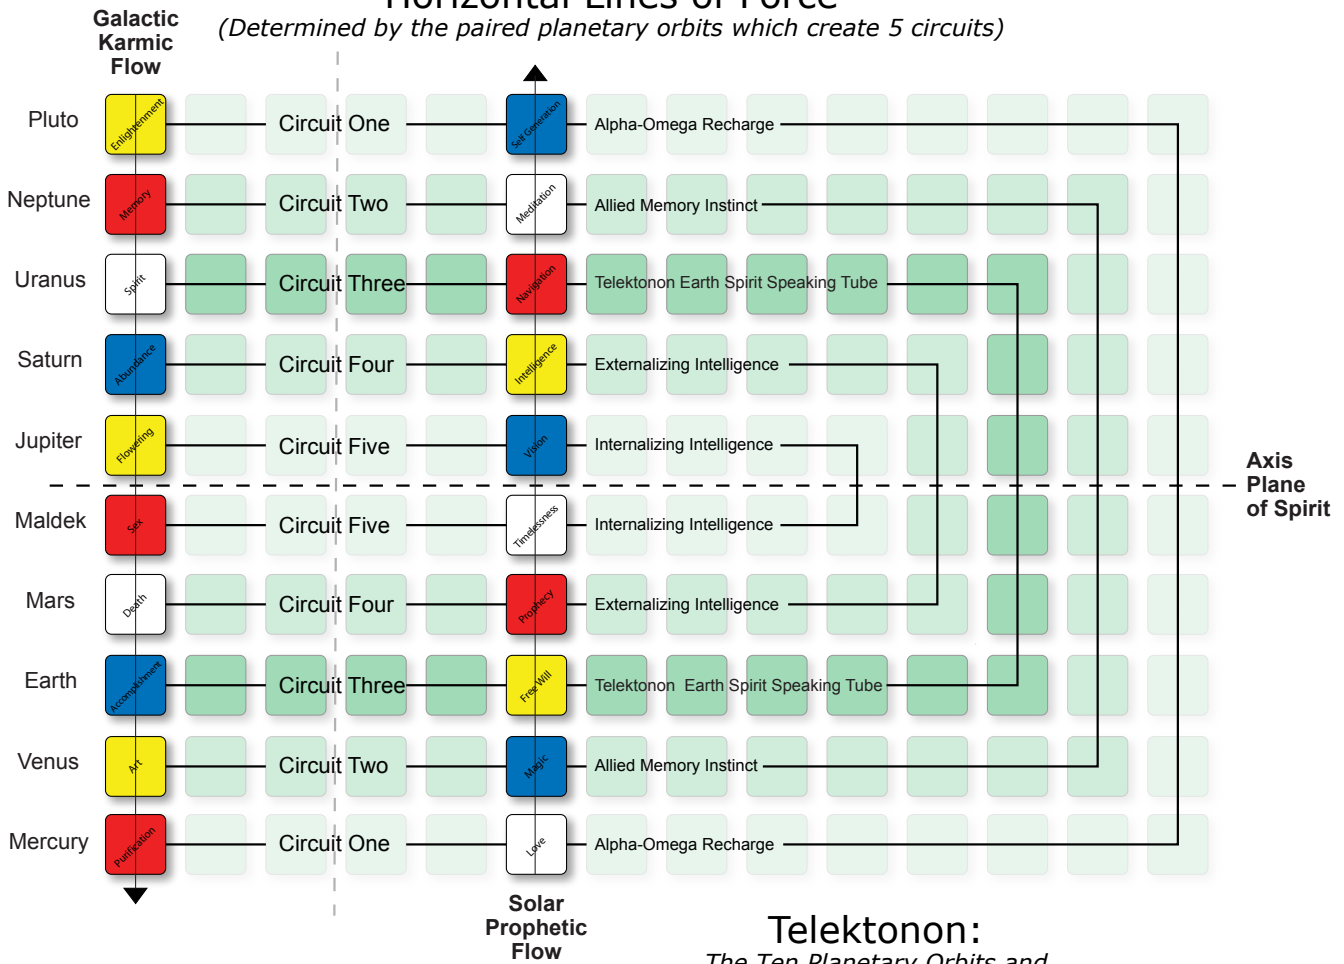

“The Telektonon playing board is a map of our solar system understood from the point of view of the cosmology of telepathy. This map divides the playing board into a set of fields, flows and circuits. The planetary orbits maintain what we call different activities of the mind or consciousness. The planetary orbits themselves are held by a gyroscope, which we call a planet. Our planet Earth, Velatropa 24.3, is one such gyroscope.”

### Horizontal Lines of Force

(Determined by the paired planetary orbits which create 5 circuits)

**Telektonon:**  
The Ten Planetary Orbits and  
Five Circuits of Telepathy

**Cube of the Law**  
16 Day Warrior's Cube Journey  
Days 7 - 22