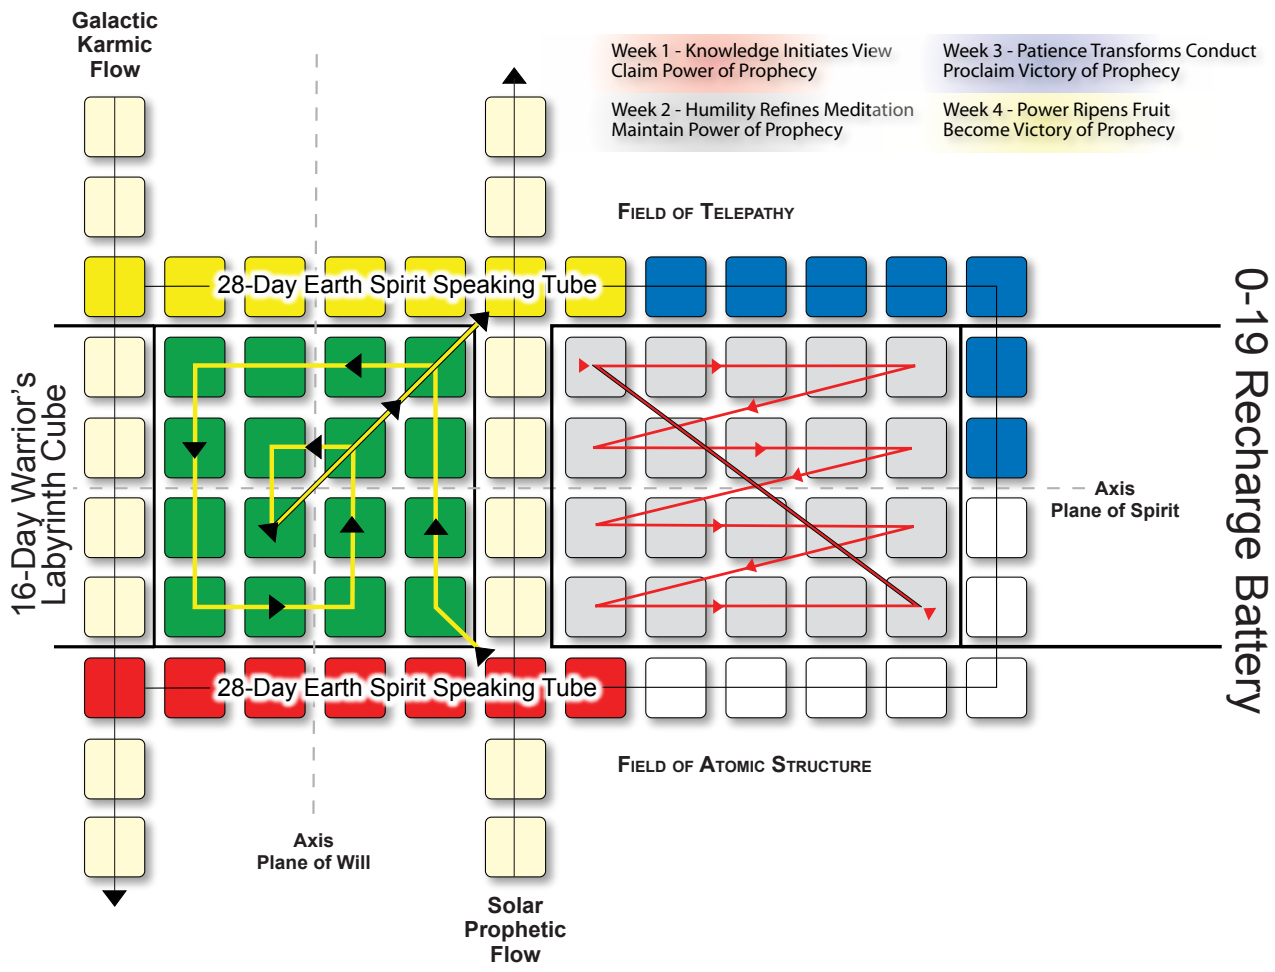

Horizontal Lines of Force

(Determined by the paired planetary orbits which create 5 circuits)

Telektonon:
The Ten Planetary Orbits and
Five Circuits of Telepathy