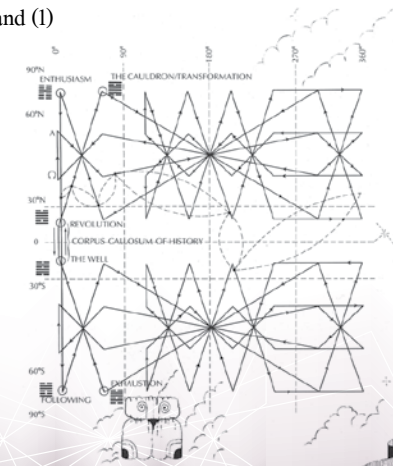

Way of the Transcendent Fourth (4)
25-32
Matches Rune Strand (1)
CA LEFT HEMISPHERE