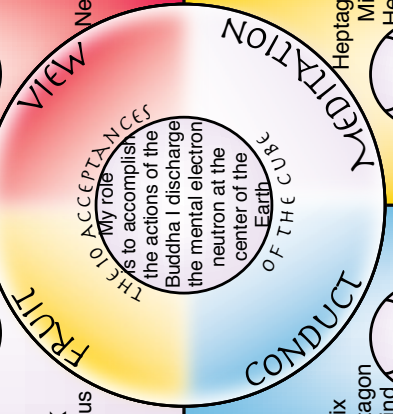

28

Inner Heptagon of  
 Mind 144,000  
 cubed within  
 Stage 7  
 Perfection  
 of the  
 human  
 soul

GK Uranus

CONDUCT

Matrix  
 Heptagon  
 of Mind  
 of Earth  
 Stage 7

21

SP Jupiter

49