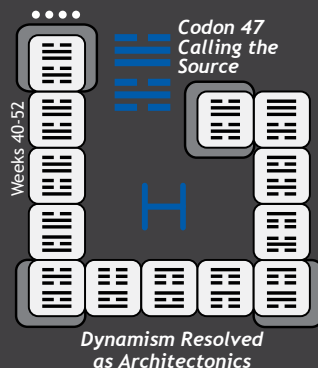

“Picking up the Thread of Bolon Ik’s Eighth Weaving, the Vision of Awesome Blowing Six Turquoise Winds, do I declare: By my Eagle power of Vision and the mystic letter “U” may I create Excalibur as the mind of the Nine Lords of Time!

“May the noosphere release the Bridge of Time that the Cosmic Race of Oma may return at last!”

EXCALIBUR