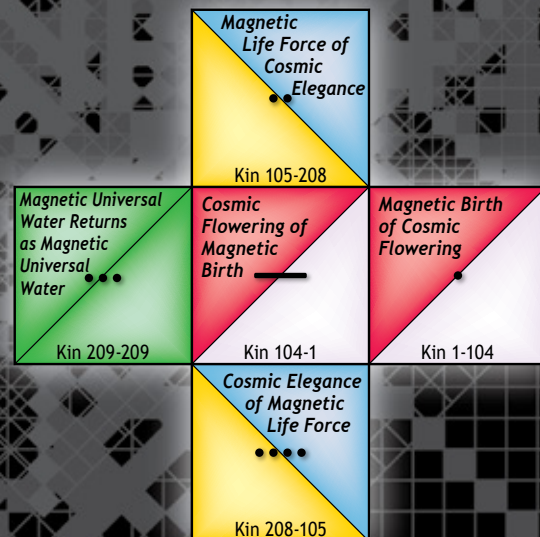

Fifth Force Matrix Oracle of the Five Octave Castles