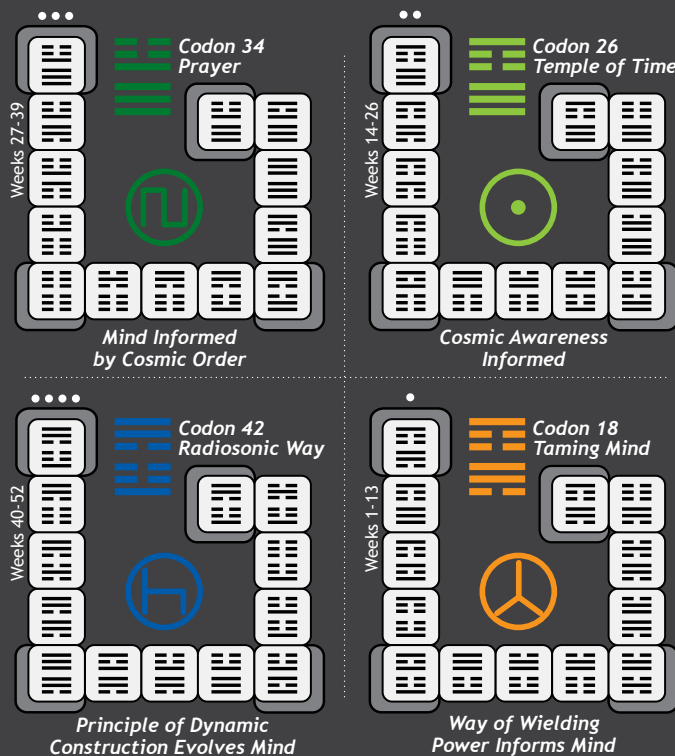

"Picking up the Thread
of Bolon Ik's Third
Weaving, the Vision of
Renowned Conch
Topknot, do I declare:
By my Dog power of
Love and the Mystic
letter "C" may I temper
Excalibur with the
Loyalty of the Nine
Lords of Time!

"May the Enlightenment
of Universal Forgiveness
and Compassion be
aroused in all!"

EXCALIBUR