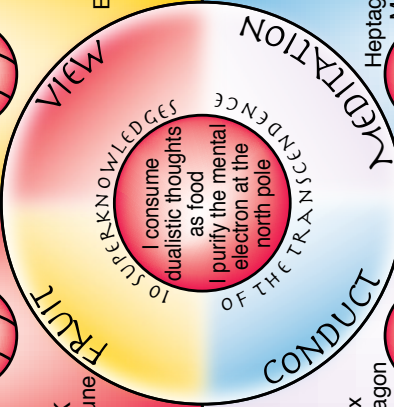

**6**  
The Light  
Searing Torch is  
the Mother  
Realm

Inner Matrix  
Heptagon  
of Mind  
Stage  
6 6

SP  
Earth

Heptagon of  
Mind of  
Heaven  
Stage  
6

33  
=66

GK Earth  
**13**

19

OF WILL