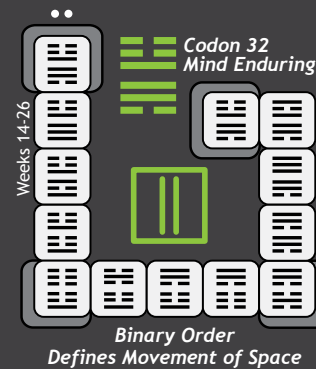

"Picking up the Thread of Bolon Ik's Ninth Weaving, the Vision of Primordial Knowing Body Lha, do I declare: By my Warrior power of Intelligence and the Mystic letter "R" may the rainbow bridge of prophecy be realized as Excalibur, the Fearlessness of the Nine Lords of Time!

"May the 144,000 take command that UR may prevail as Heaven on Earth!"

EXCALIBUR