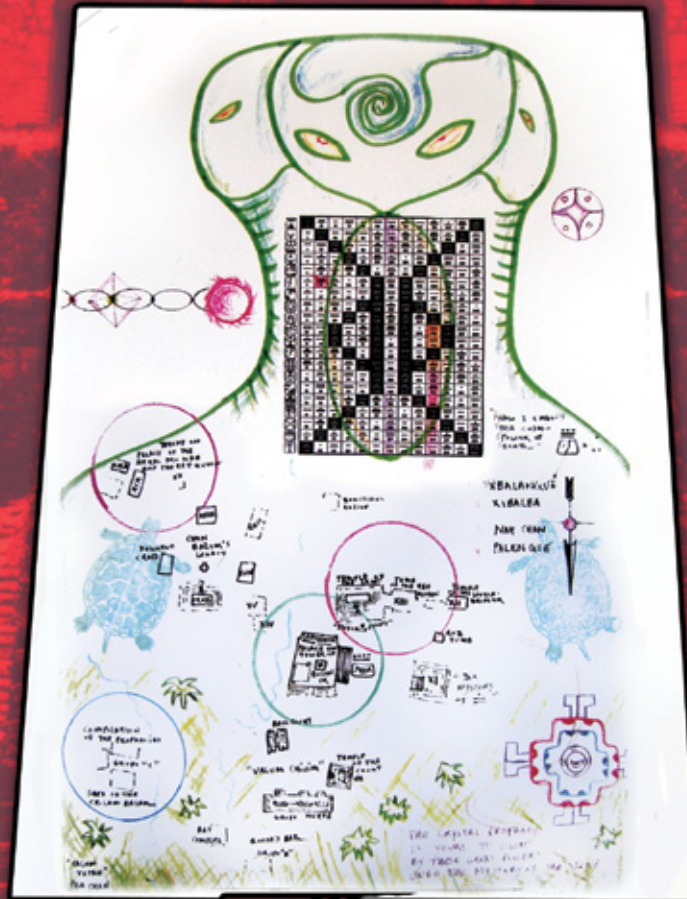

Transcendence

6. THE TRANSCENDENCE: RED LIMI, CUBE LEFT

Transcending is the knowledge that the end is in the Crown and the divine spirit draws the soul upward through the crown only that at the root the tunnel may be opened that leads to heaven so that heaven may be brought to Earth. The knowledge of the Transcendence is given from highest heaven back to "the Earth and He who spreads it" "I purify the Mental Electron at the North Pole."