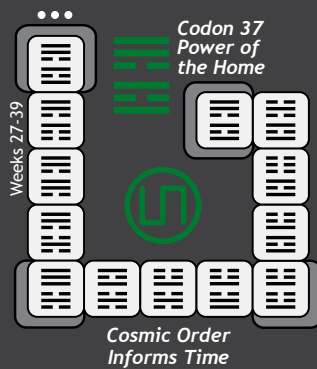

SOLAR RING OF THE YELLOW SELF-EXISTING SEED

What form will my service take? – Do not forget the origin nor neglect the completion.

16-YEAR TELEKTONON CUBE OF THE LAW

Cube 13, Skywalker Prophecy

Realm of the Sixth Lord of Time: Guardian of "TEL", power of the distant seers.

Explore the time tunnels of Camelot.

Internalizing intelligence fulfills prophecy of instinctual consciousness.

Way of Wielding Power becomes Self-existing Navigation

Monkey Genesis, Blue Western Castle: Court of Magic, Earth Wavespell 13, "Navigation," the Mystic Altar identified, Camelot sequence one.

13-MOON PLANETARY SERVICE WAVESPELL
4 quarters/4 master codons;
13 weeks/13 codon sequences

I define in order to target
Measuring awareness
I seal the input of flowering
With the self-existing tone of form
I am guided by the power of universal fire

Oracle of the Transcendence

Book of the Blue Self-existing Storm, 6th Lost Generation

Sixth Lord of the Ring AWESOME VAST BLUE SKY Enlightenment of the Mystic Altar of the Distant Seers

Awakening the Evolutionary Cycle of the Planetary Human in Devotion to the Supreme All-Transcendent One

Sixth Ray: Devotion

"Picking up the Thread of Bolon Ik's Sixth Weaving, the Vision of Awesome Vast Blue Sky, do I declare: By my Skywalker Prophecy power of Space and the Mystic Letter "I" may I arouse Excalibur as the Wakefulness of the Nine Lords of Time!

"May the exploration of unborn awareness prevail supreme among the knowers of the Mystery of the Stone!"

EXCALIBUR