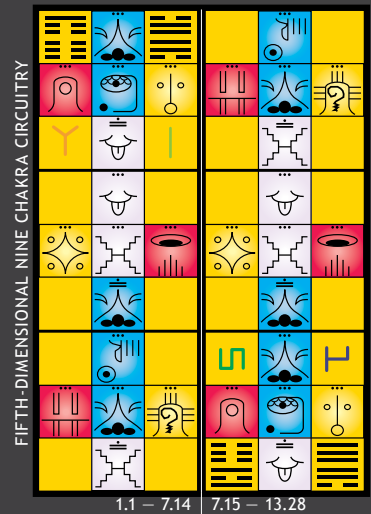

Fifth Lord of the Ring SUPREME GOLDEN MAIDEN

Feminine Power Returns