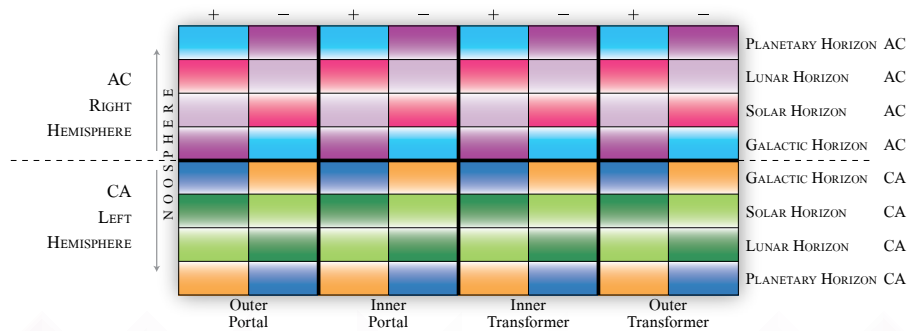

KEY TO MAPPING CORRECT LAWS OF THOUGHT
Right Hemisphere + Left Hemisphere = Noosphere