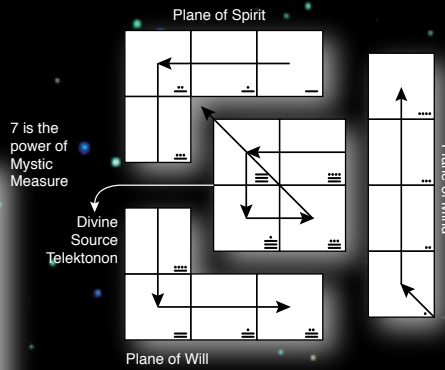

Cube as 4 sets of 4

CUBE OF THE LAW - 16 DAY WARRIOR'S LABYRINTH JOURNEY
(16 DAYS TO PRACTICE YOUR TELEPATHIC POWERS OF AWAKENED INTELLIGENCE AND PROPHECY)