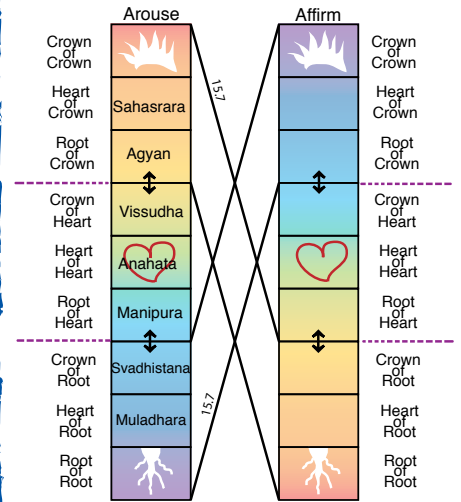

Journey of the 9 Chakras

9 Chakra Trip Switch