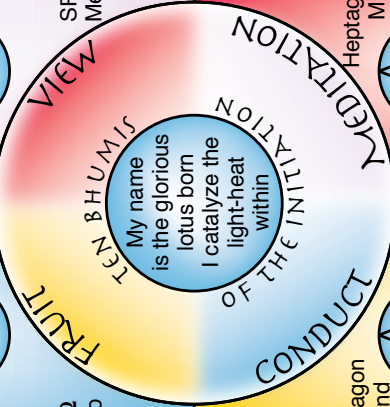

The Breath of 4 Votan is the Seed Enclosed

29

SPA Mercury

Love of life force

Descends to EARTH

Love of life force

Free will of Self-generation

Ascends to HEAVEN