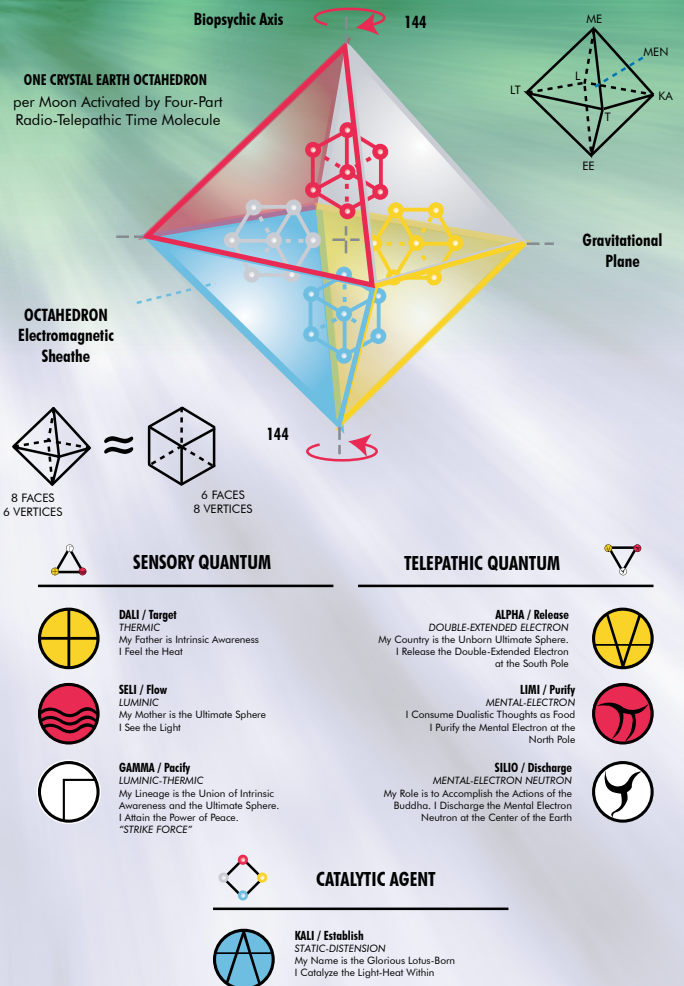

PHYSICS OF THE CUBE OF THE LAW

	DAY 14 Analog-Antipode Tetrahedron	DAY 28 Occult-Unified Tetrahedron		
	WEEK ONE Primal Matrix Heptagon of Mind	WEEK TWO Heptagon of Mind of Heaven	WEEK THREE Heptagon of Mind of Earth	WEEK FOUR Inner Heptagon of Mind [144,000 Cubed Within]
HEPTAGON OF MIND AXIS	ANALOG SENSORY QUANTUM	ANTIPODE SENSORY QUANTUM	OCCULT SENSORY QUANTUM	UNIFIED FIELD SENSORY QUANTUM
PRIMAL CUBIC PARTON AXIS	Catalytic Agent OCCULT 4:7::7:13		ANALOG	
	EE MEN	EE MEN	EE MEN	EE MEN
	ANALOG TELEPATHIC QUANTUM	ANTIPODE TELEPATHIC QUANTUM	OCCULT TELEPATHIC QUANTUM	UNIFIED FIELD TELEPATHIC QUANTUM
	7=28	7=28	7=28	7=28
	= 260 (1820)	= 13 (91)	= 13 (91)	= 1 (1) (7) (7)
	ANALOG TELEPATHIC TIME ATOM	ANTIPODE TELEPATHIC TIME ATOM	OCCULT TELEPATHIC TIME ATOM	UNIFIED FIELD TELEPATHIC TIME ATOM
	Biopsychic Axis - Octahedron		Gravitational Plane - Octahedron	

7:7::7:7 SEVEN RADIAL PLASMAS

ATTRACTED TO 8-FACED OCTAHEDRON AT THE CENTER OF THE EARTH
Establishing Through (4x7) per Moon Practice, Harmonic of Polar Light 288 (x7)