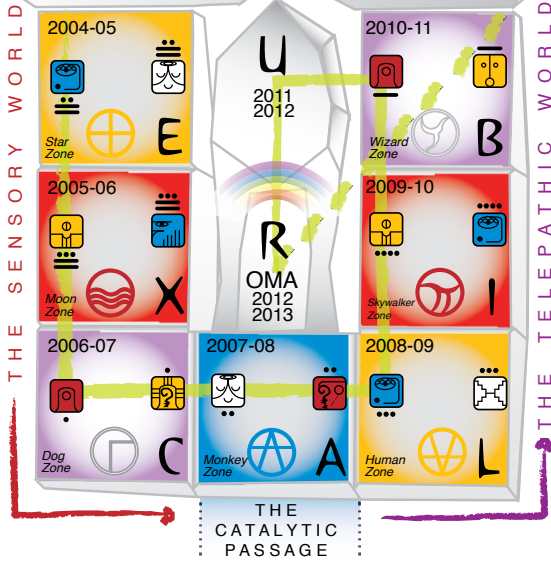

THE MYSTERY OF THE STONE

CLOSING OF THE CYCLE 2012

REALM OF THE BOLONTIKU