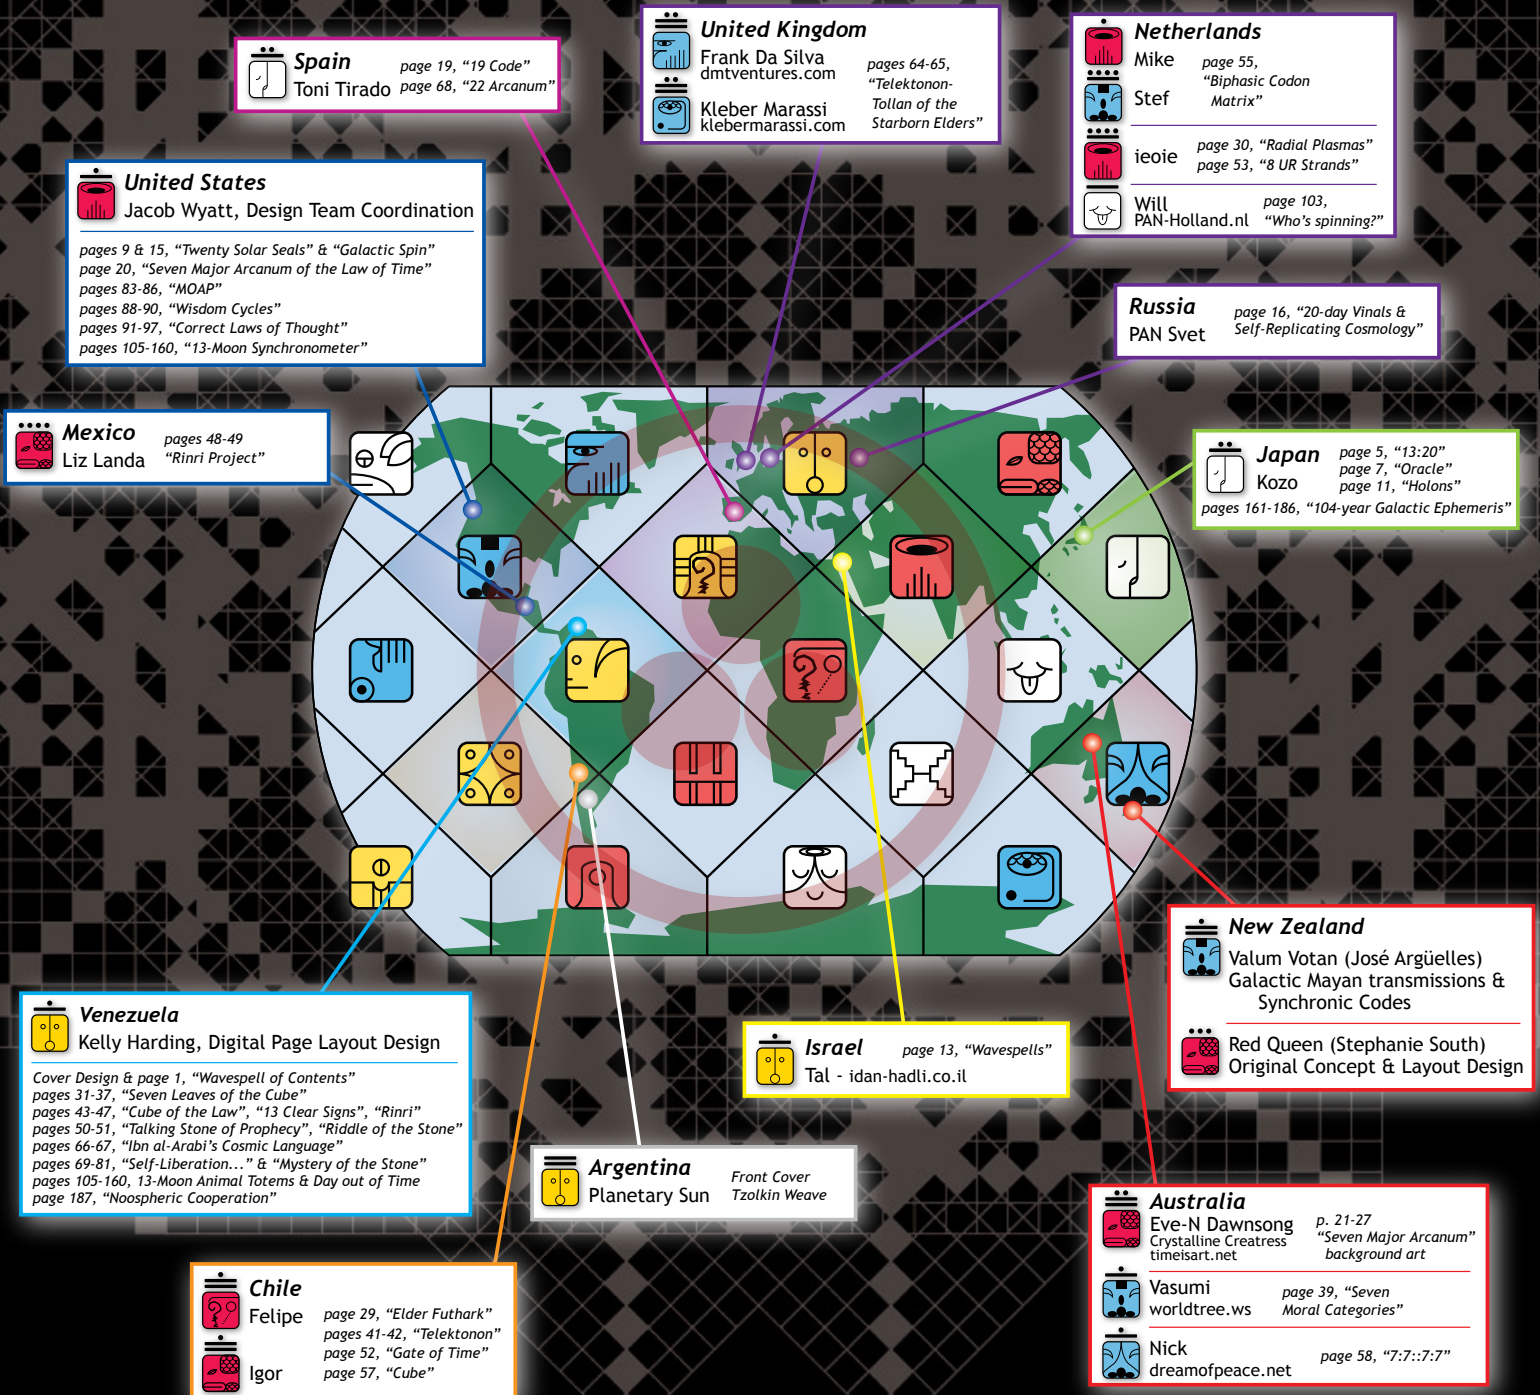

Noospheric Cooperation

This book was a cooperative design work between different kin from around the planet. It is an amazing sign of cooperation, love and dedication to the vision of evolutionary transformation of humanity! Thank you to all the dedicated kin!

**"IN UNISONIA PANHARMONIC
TRIDENT BOLD AND RADIOSONIC
THE WARRIOR LORDS AND LADIES BEAMED
AN EARTH THAT NO ONE YET HAD DREAMED"**

(The Art Planet Chronicles: The Making of the Fifth Ring pg. 91)