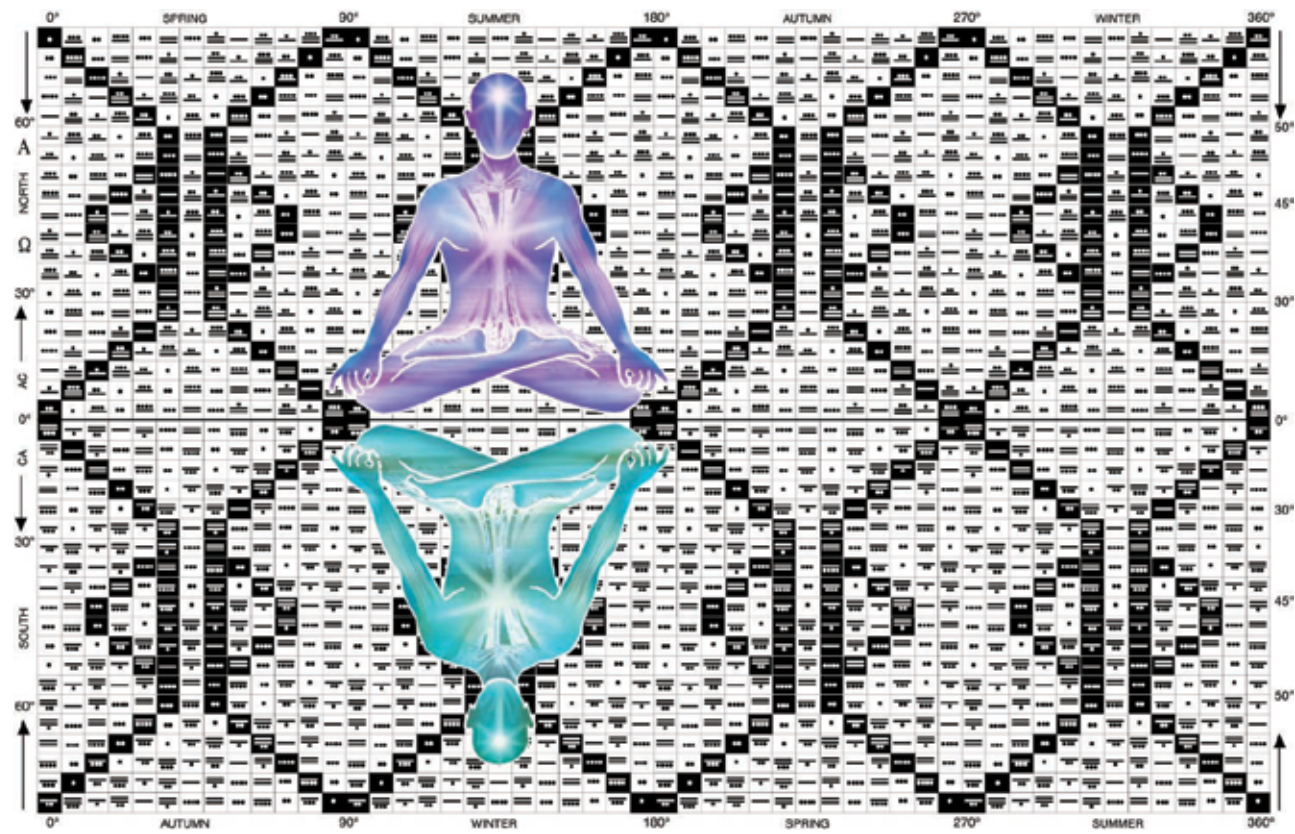

1.1	2.9	3.11	4.11	5.11	6.11	6.21	8.9	8.19	9.19	10.19	11.19	1.23
	1.7	2.1	3.12	4.12	5.12	6.12	6.22	8.10	8.20	9.20	10.20	2.23	12.21
	1.8	2.10	3.1	4.13	5.13	6.13	7.7	8.11	8.21	9.21	3.23	11.20	12.22
	1.9	2.11	3.13	5.1	5.14	6.14	7.8	8.12	8.22	5.23	10.21	11.21	13.7
	1.10	2.12	3.14	4.14	7.1	6.15	7.9	8.13	7.23	9.22	10.22	11.22	13.8
	1.11	2.13	3.15	4.15	5.15	9.1	7.10	9.23	9.7	10.7	11.7	12.7	13.9
	1.12	2.14	3.16	4.16	5.16	10.1	7.11	10.23	9.8	10.8	11.8	12.8	13.10
	1.13	2.15	3.17	4.17	8.1	11.1	7.12	11.23	8.23	10.9	11.9	12.9	13.11
	1.14	2.16	3.18	6.1	5.17	12.1	7.13	12.23	9.9	6.23	11.10	12.10	13.12
	1.15	2.17	4.1	4.18	5.18	13.1	7.14	13.23	9.10	10.10	4.23	12.11	13.13
	1.16	2.18	4.6	4.19	5.19	13.6	7.15	13.28	9.11	10.11	4.28	12.12	13.14
	1.17	2.19	3.19	6.6	5.20	12.6	7.16	12.28	9.12	6.28	11.11	12.13	13.15
	1.18	2.20	3.20	4.20	8.6	11.6	7.17	11.28	8.28	10.12	11.12	12.14	13.16
	1.19	2.21	3.21	4.21	5.21	10.6	7.18	10.28	9.13	10.13	11.13	12.15	13.17
	1.20	2.22	3.22	4.22	5.22	9.6	7.19	9.28	9.14	10.14	11.14	12.16	13.18
	1.21	3.7	4.7	5.7	7.6	6.16	7.20	8.14	7.28	10.15	11.15	12.17	13.19
	1.22	3.8	4.8	5.6	6.7	6.17	7.21	8.15	9.15	5.28	11.16	12.18	13.20
	2.7	3.9	3.6	5.8	6.8	6.18	7.22	8.16	9.16	10.16	3.28	12.19	13.21
	2.8	2.6	4.9	5.9	6.9	6.19	8.7	8.17	9.17	10.17	11.17	2.28	13.22
	1.6	3.10	4.10	5.10	6.10	6.20	8.8	8.18	9.18	10.18	11.18	12.20	1.28