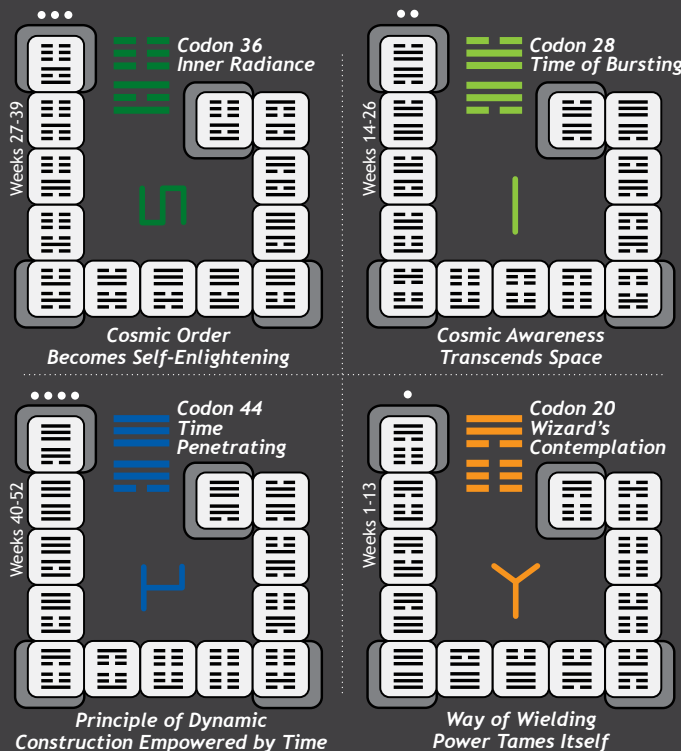

Oracle of the Time Space/Tollan

Book of the White Electric Mirror,
5th Lost Generation

"Picking up the Thread of Bolon Ik's Fifth Weaving, the Vision of the Supreme Golden Maiden, do I declare: By my Human power of free will and the mystic letter "L" may I empower Excalibur with the Divine Feminine as the Wisdom of the Nine Lords of Time!

"May the Round Table of the Victorious Ones of Camelot be present everywhere on Earth!"