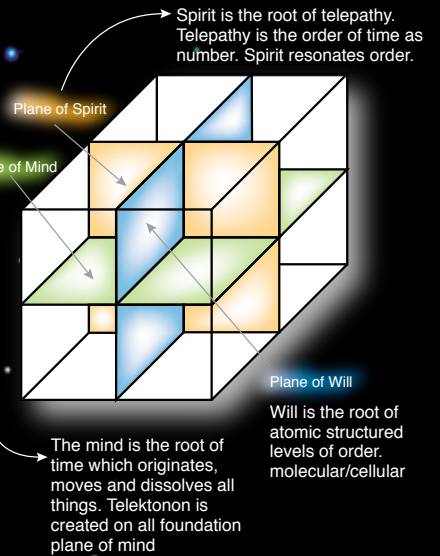

Cube as 4 sets of 4

CUBE OF THE LAW - 16 DAY WARRIOR'S LABYRINTH JOURNEY
(16 DAYS TO PRACTICE YOUR TELEPATHIC POWERS OF AWAKENED INTELLIGENCE AND PROPHECY)