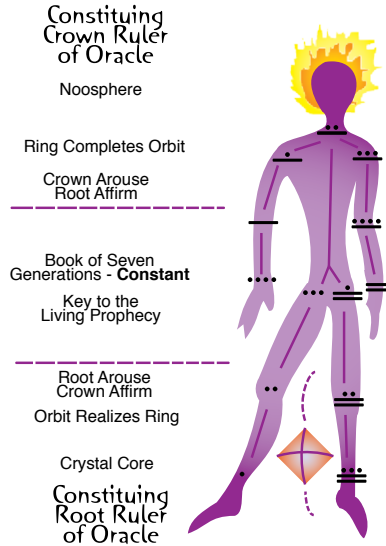

THE MYSTERY OF THE STONE

CLOSING OF THE CYCLE 2012

REALM OF THE BOLONTIKU

13 Moon Bolontiku

Journey of the 9 Chakras

9 Chakra Trip Switch